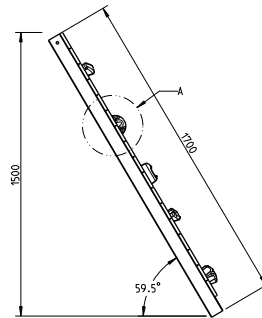

blue rabbit

@wall

008.003.001.001

© 2014

Blue Rabbit 2.0 - Hemelrijken 8 - B-2890 St-Amands - Belgium.
Copyrighted material - Do not reproduce under penalty of law.

①

②