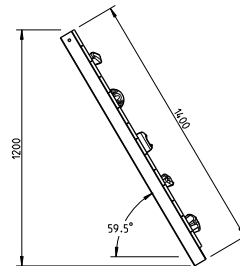

blue rabbit

@wall

008.003.001.001

© 2014

Blue Rabbit 2.0 - Hemelrijken 8 - B-2890 St-Amands - Belgium.
Copyrighted material - Do not reproduce under penalty of law.

①

②