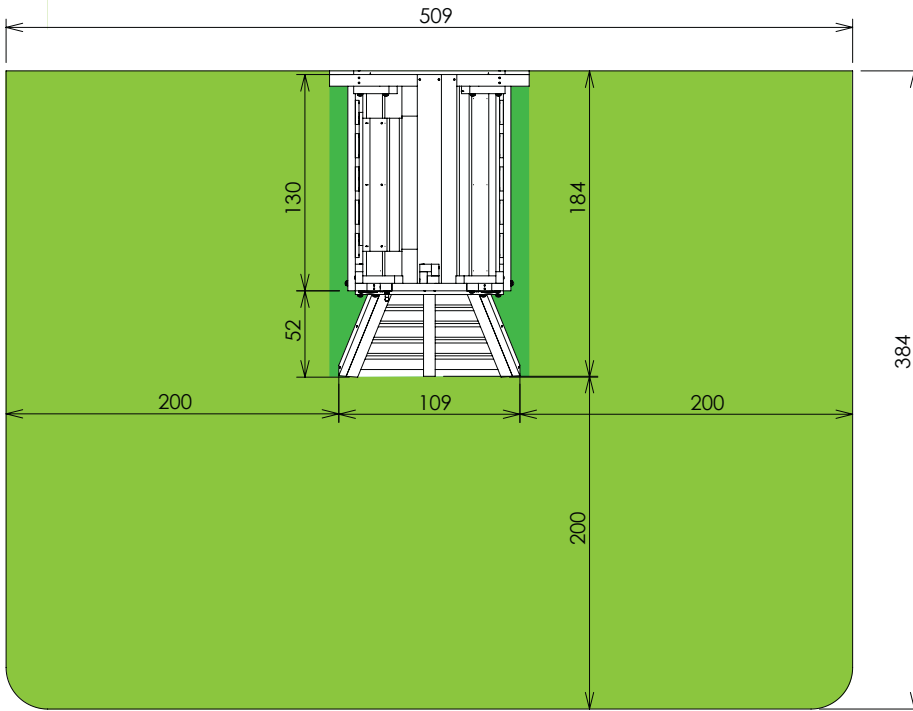

Jungle Gym®

BACKYARD PLAYGROUNDS

850_415 Train Module

450_415

woodenclimbingframes.co.uk

01342 477774

Train Module

	Jungle Palace Ref: J1306	Jungle Barn Ref: J1307	Jungle Farm Ref: J1308	Jungle Mansion Ref: J1309	Jungle Fort Ref: J1310	Jungle Chalet Ref: J1311	Jungle Villa Ref: J1312	Jungle Lodge Ref: J1313	Jungle Cabin Ref: J1314	Jungle Shelter Ref: J1315	Jungle Cubby Ref: J1316	Jungle Cottage Ref: J1317	Jungle House Ref: J1318	Jungle Hut Ref: J1319	Jungle Home Ref: J1320	Jungle Casa Ref: J1321	Jungle Club Ref: J1322	Jungle Castle Ref: J1323	Jungle Tower Ref: J1324	Crazy playhouse OXAL Ref: J1325	Jungle playhouse XL Ref: J1326	Jungle playhouse L Ref: J1327	
A	✓	✓	✓	✓	✓	✓	✓	✓	✓	✓	✓	✓	✓	✓	✓	✓	✓	✓	✓	✓	✓	✓	✓
B		✓							✓								✓	✓					
C	✓	✓	✓	✓	✓			✓			✓	✓	✓	✓	✓			✓					✓

Warnings

- Only for domestic use
- Only for outdoor use
- Maximum user weight is 50 kg.
- Maximum number of users is 6
- Not suitable for children under three years
- Suitable for children from three to ten years