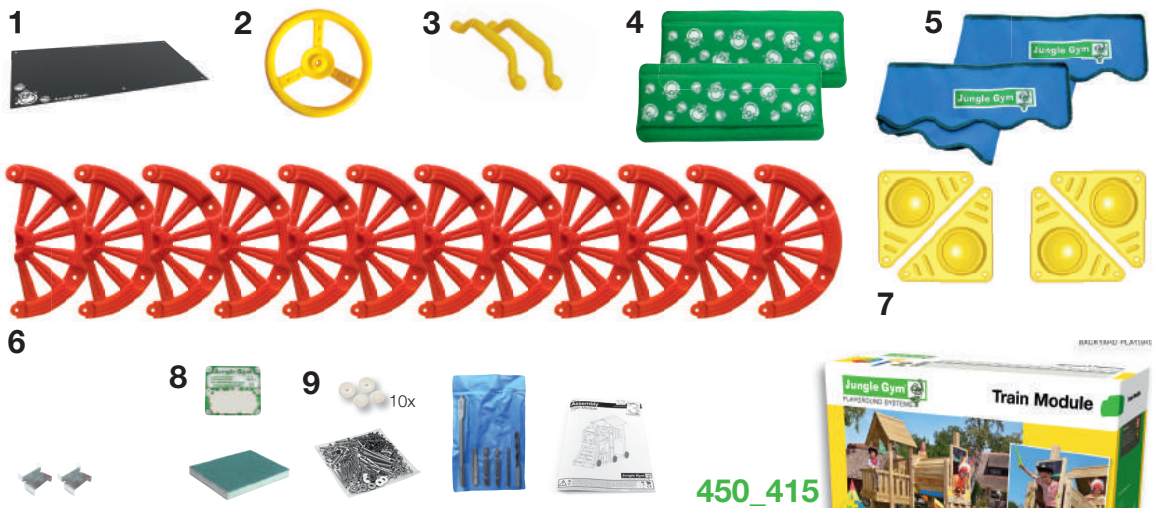

Jungle Gym®

BACKYARD PLAYGROUNDS

850_415 Train Module

450_415

woodenclimbingframes.co.uk

01342 477774

Train Module

	Jungle Palace Ref: J1306	Jungle Barn Ref: J1307	Jungle Farm Ref: J1308	Jungle Mansion Ref: J1309	Jungle Fort Ref: J1310	Jungle Chalet Ref: J1311	Jungle Villa Ref: J1312	Jungle Lodge Ref: J1313	Jungle Cabin Ref: J1314	Jungle Shelter Ref: J1315	Jungle Cubby Ref: J1316	Jungle Cottage Ref: J1317	Jungle House Ref: J1318	Jungle Hut Ref: J1319	Jungle Home Ref: J1320	Jungle Casa Ref: J1321	Jungle Club Ref: J1322	Jungle Castle Ref: J1323	Jungle Tower Ref: J1324	Crazy playhouse OXAL Ref: J1325	Jungle playhouse XL Ref: J1326	Jungle playhouse L Ref: J1327	
A	✓	✓	✓	✓	✓	✓	✓	✓	✓	✓	✓	✓	✓	✓	✓	✓	✓	✓	✓	✓	✓	✓	✓
B		✓							✓								✓	✓					
C	✓	✓	✓	✓	✓			✓			✓	✓	✓	✓	✓			✓					✓

Warnings

- Only for domestic use
- Only for outdoor use
- Maximum user weight is 50 kg.
- Maximum number of users is 6
- Not suitable for children under three years
- Suitable for children from three to ten years