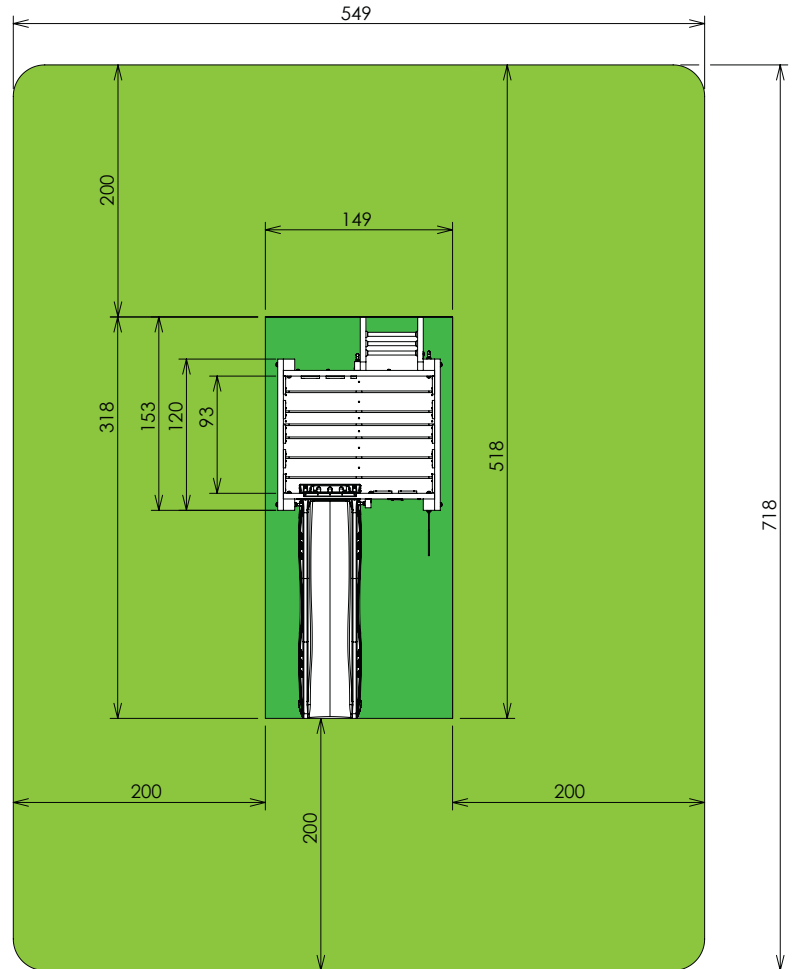

# Jungle House

Swing Module (X'tral) 890_101, 102, L175, L176						Climb Module (X'tral) 890_200, L200						Bridge Module 890_200			Playhouse Module 890_248			Balcony Module 890_200			Mini Market Module 890_261			Mini Picnic Module 890_262			Boat Module 890_410			Train Module 890_410			Bridge Link 870_100			Net Link 870_100					
1	2	3	4	5	6	1	2	3	4	5	6	A	B	C	A	B	C	A	B	C	A	B	C	A	B	C	A	B	C	A	B	C	A	B	C	A	B	C	A	B	C
✓	✓	✓	✓	✓	✓	✓	✓	✓	✓	✓	✓	✓	✓	✓	✓	✓	✓	✓	✓	✓	✓	✓	✓	✓	✓	✓	✓	✓	✓	✓	✓	✓	✓	✓	✓	✓	✓	✓	✓	✓	✓