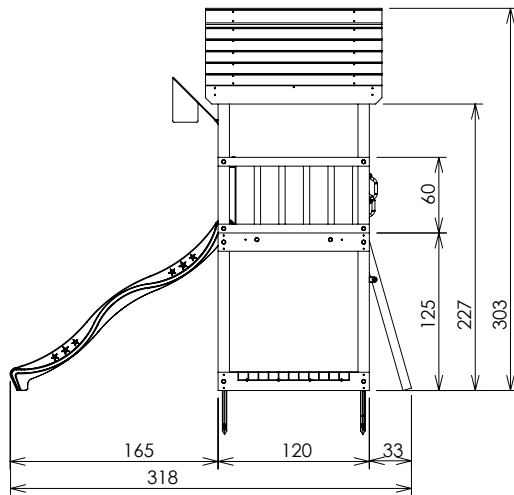

# Jungle House

Swing Module (X'tral) 890_101, 102, L175, L176						Climb Module (X'tral) 890_200, L200						Bridge Module 890_200			Playhouse Module 890_248			Balcony Module 890_200			Mini Market Module 890_261			Mini Picnic Module 890_262			Boat Module 890_410			Train Module 890_410			Bridge Link 870_100			Net Link 870_100					
1	2	3	4	5	6	1	2	3	4	5	6	A	B	C	A	B	C	A	B	C	A	B	C	A	B	C	A	B	C	A	B	C	A	B	C	A	B	C	A	B	C
✓	✓	✓	✓	✓	✓	✓	✓	✓	✓	✓	✓	✓	✓	✓	✓	✓	✓	✓	✓	✓	✓	✓	✓	✓	✓	✓	✓	✓	✓	✓	✓	✓	✓	✓	✓	✓	✓	✓	✓	✓	✓