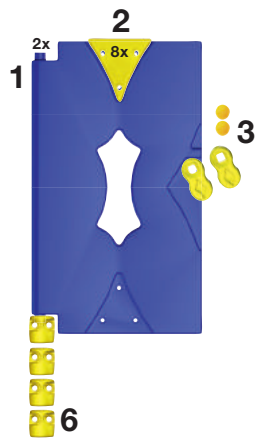

850_261 Mini Market Module

450_260

2h

woodenclimbingframes.co.uk

01342 477774

Mini Market Module

	Jungle Palace 8517253			Jungle Barn 8517257			Jungle Farm 8517258			Jungle Mansion 8517259			Jungle Fort 8517215			Jungle Chalet 8517213			Jungle Villa 8517255			Jungle Lodge 8517256			Jungle Cabin 8517250			Jungle Shelter 8517254			Jungle Cubby 8517252			Jungle Cottage 8517251			Jungle House 8517254			Jungle Hut 8517253			Jungle Home 8517253			Jungle Casa 8517255			Jungle Club 8517256			Jungle Castle 8517255					
Market	A	B	C	A	B	C	A	B	C	A	B	C	A	B	C	A	B	C	A	B	C	A	B	C	A	B	C	A	B	C	A	B	C	A	B	C	A	B	C	A	B	C	A	B	C	A	B	C	A	B	C	A	B	C	A	B	C
✓	✓	✓	✓	✓	✓	✓	✓	✓	✓	✓	✓	✓	✓	✓	✓	✓	✓	✓	✓	✓	✓	✓	✓	✓	✓	✓	✓	✓	✓	✓	✓	✓	✓	✓	✓	✓	✓	✓	✓	✓	✓	✓	✓	✓	✓	✓	✓	✓	✓	✓	✓	✓	✓	✓			