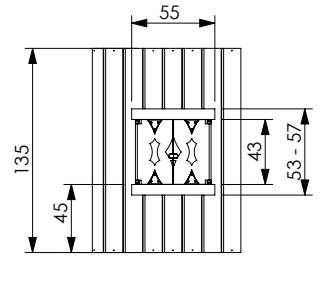

850_246 850_247 Playhouse Module

450_245

woodenclimbingframes.co.uk

01342 477774

Playhouse Module

Module	145 cm	125 cm
Jungle Palace (85, L, 200)	✓	
Jungle Barn (85, L, 207)	✓	
Jungle Farm (85, L, 216)		✓
Jungle Mansion (85, L, 200)	✓	
Jungle Fort (85, L, 213)	✓	
Jungle Chalet (85, L, 213)	✓	
Jungle Villa (85, L, 205)	✓	
Jungle Lodge (85, L, 205)	✓	
Jungle Cabin (85, L, 205)	✓	
Jungle Shelter (85, L, 213)	✓	
Jungle Cubby (85, L, 205)	✓	
Jungle Cottage (85, L, 205)		✓
Jungle House (85, L, 205)		✓
Jungle Hut (85, L, 205)		✓
Jungle Home (85, L, 205)		✓
Jungle Casa (85, L, 205)		✓
Jungle Club (85, L, 210)		✓
Jungle Casita (85, L, 205)		✓
Jungle Tower (85, L, 210)		✓
Crazy Playhouse (85, L, 210)		
Jungle Playhouse CXL (85, L, 210)		
Jungle Playhouse XL (85, L, 210)		
Jungle Playhouse L (85, L, 210)		

125 cm

145 cm

- Warnings**
- Only for domestic use
 - Only for outdoor use
 - Maximum user weight is 50 kg.
 - Maximum number of users is 4
 - Not suitable for children under three years
 - Suitable for children from three to ten years