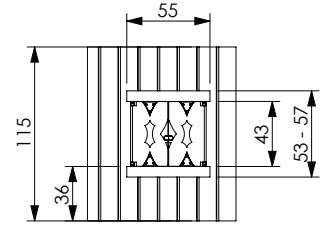

850_246 850_247 Playhouse Module

450_245

woodenclimbingframes.co.uk

01342 477774

Playhouse Module

Module	145 cm	125 cm
Jungle Palace (85, L, 200)	✓	
Jungle Barn (85, L, 207)	✓	
Jungle Farm (85, L, 216)		✓
Jungle Mansion (85, L, 200)	✓	
Jungle Fort (85, L, 213)	✓	
Jungle Chalet (85, L, 213)	✓	
Jungle Villa (85, L, 205)	✓	
Jungle Lodge (85, L, 205)	✓	
Jungle Cabin (85, L, 205)	✓	
Jungle Shelter (85, L, 213)	✓	
Jungle Cubby (85, L, 205)	✓	
Jungle Cottage (85, L, 205)		✓
Jungle House (85, L, 205)		✓
Jungle Hut (85, L, 205)		✓
Jungle Home (85, L, 205)		✓
Jungle Casa (85, L, 205)		✓
Jungle Club (85, L, 210)		✓
Jungle Casita (85, L, 205)		✓
Jungle Tower (85, L, 210)		✓
Crazy Playhouse (85, L, 210)		
Jungle Playhouse CXL (85, L, 210)		
Jungle Playhouse XL (85, L, 210)		
Jungle Playhouse L (85, L, 210)		

125 cm

145 cm

- Warnings**
- Only for domestic use
 - Only for outdoor use
 - Maximum user weight is 50 kg.
 - Maximum number of users is 4
 - Not suitable for children under three years
 - Suitable for children from three to ten years