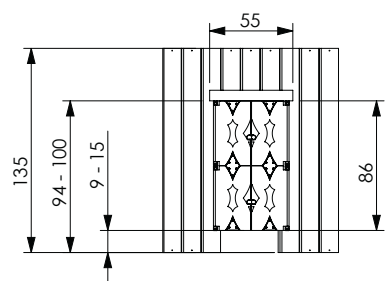

850_246 850_247 Playhouse Module

450_245

woodenclimbingframes.co.uk

01342 477774

Playhouse Module

Module	145 cm	125 cm
Jungle Palace (85, L, 200)	✓	
Jungle Barn (85, L, 207)	✓	
Jungle Farm (85, L, 216)		✓
Jungle Mansion (85, L, 200)	✓	
Jungle Fort (85, L, 213)	✓	
Jungle Chalet (85, L, 213)	✓	
Jungle Villa (85, L, 205)	✓	
Jungle Lodge (85, L, 205)	✓	
Jungle Cabin (85, L, 205)	✓	
Jungle Shelter (85, L, 213)	✓	
Jungle Cubby (85, L, 205)	✓	
Jungle Cottage (85, L, 205)		✓
Jungle House (85, L, 205)		✓
Jungle Hut (85, L, 205)		✓
Jungle Home (85, L, 205)		✓
Jungle Casa (85, L, 205)		✓
Jungle Club (85, L, 210)		✓
Jungle Casita (85, L, 205)		✓
Jungle Tower (85, L, 210)		✓
Crazy Playhouse (85, L, 210)		
Jungle Playhouse CXL (85, L, 210)		
Jungle Playhouse XL (85, L, 210)		
Jungle Playhouse L (85, L, 210)		

125 cm

145 cm

- Warnings**
- Only for domestic use
 - Only for outdoor use
 - Maximum user weight is 50 kg.
 - Maximum number of users is 4
 - Not suitable for children under three years
 - Suitable for children from three to ten years