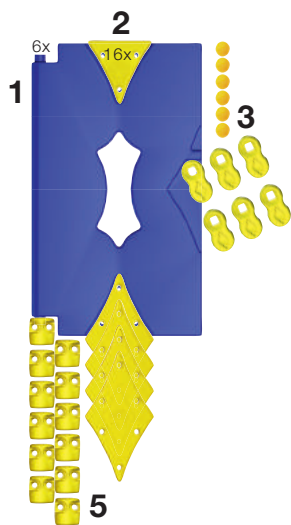

850_246 850_247 Playhouse Module

450_245

woodenclimbingframes.co.uk

01342 477774

Playhouse Module

Module	145 cm	125 cm
Jungle Palace (85, L, 200)	✓	
Jungle Barn (85, L, 207)	✓	
Jungle Farm (85, L, 216)		✓
Jungle Mansion (85, L, 200)	✓	
Jungle Fort (85, L, 213)	✓	
Jungle Chalet (85, L, 213)	✓	
Jungle Villa (85, L, 205)	✓	
Jungle Lodge (85, L, 205)	✓	
Jungle Cabin (85, L, 205)	✓	
Jungle Shelter (85, L, 213)	✓	
Jungle Cubby (85, L, 205)	✓	
Jungle Cottage (85, L, 205)		✓
Jungle House (85, L, 205)		✓
Jungle Hut (85, L, 205)		✓
Jungle Home (85, L, 205)		✓
Jungle Casa (85, L, 205)		✓
Jungle Club (85, L, 210)		✓
Jungle Casita (85, L, 205)		✓
Jungle Tower (85, L, 210)		✓
Crazy Playhouse (85, L, 210)		
Jungle Playhouse CXL (85, L, 210)		
Jungle Playhouse XL (85, L, 210)		
Jungle Playhouse L (85, L, 210)		

125 cm

145 cm

- Warnings**
- Only for domestic use
 - Only for outdoor use
 - Maximum user weight is 50 kg.
 - Maximum number of users is 4
 - Not suitable for children under three years
 - Suitable for children from three to ten years