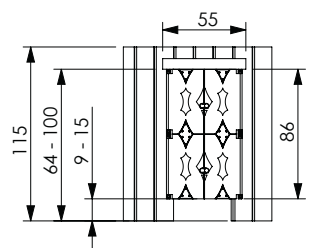

850_246 850_247 Playhouse Module

450_245

woodenclimbingframes.co.uk

01342 477774

Playhouse Module

Module	145 cm	125 cm
Jungle Palace (85, L, 200)	✓	
Jungle Barn (85, L, 207)	✓	
Jungle Farm (85, L, 216)		✓
Jungle Mansion (85, L, 200)	✓	
Jungle Fort (85, L, 213)	✓	
Jungle Chalet (85, L, 213)	✓	
Jungle Villa (85, L, 205)	✓	
Jungle Lodge (85, L, 205)	✓	
Jungle Cabin (85, L, 205)	✓	
Jungle Shelter (85, L, 213)	✓	
Jungle Cubby (85, L, 205)	✓	
Jungle Cottage (85, L, 205)		✓
Jungle House (85, L, 205)		✓
Jungle Hut (85, L, 205)		✓
Jungle Home (85, L, 205)		✓
Jungle Casa (85, L, 205)		✓
Jungle Club (85, L, 210)		✓
Jungle Casita (85, L, 205)		✓
Jungle Tower (85, L, 210)		✓
Crazy Playhouse (85, L, 210)		
Jungle Playhouse CXL (85, L, 210)		
Jungle Playhouse XL (85, L, 210)		
Jungle Playhouse L (85, L, 210)		

125 cm

145 cm

- Warnings**
- Only for domestic use
 - Only for outdoor use
 - Maximum user weight is 50 kg.
 - Maximum number of users is 4
 - Not suitable for children under three years
 - Suitable for children from three to ten years