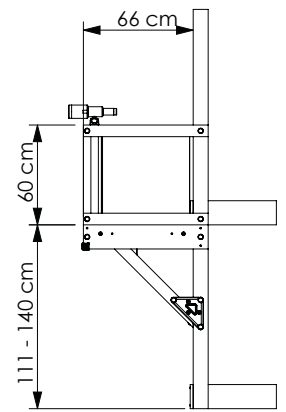

Balcony Module

	Jungle Palace 891_1055	Jungle Barn 891_1057	Jungle Farm 891_1058	Jungle Mansion 891_1059	Jungle Fort 891_1060	Jungle Chalet 891_1061	Jungle Villa 891_1062	Jungle Lodge 891_1063	Jungle Cabin 891_1064	Jungle Shelter 891_1065	Jungle Cubby 891_1066	Jungle Cottage 891_1067	Jungle House 891_1068	Jungle Hut 891_1069	Jungle Home 891_1070	Jungle Casa 891_1071	Jungle Club 891_1072	Jungle Castle 891_1073	Jungle Tower 891_1074	Crazy Playhouse CXL 895_251	Jungle Playhouse L 895_252	Jungle Playhouse XL 895_253
B																						
C																						
D																						

Warnings

- Only for domestic use
- Only for outdoor use
- Maximum user weight is 50 kg.
- Maximum number of users is 2
- Not suitable for children under three years
- Suitable for children from three to ten years

Jungle Gym B.V.
P.O. Box 75083
1070 AB Amsterdam
The Netherlands
+31 85 444 41 00
info@junglegym.com

www.junglegym.com

BACKYARD PLAYGROUNDS