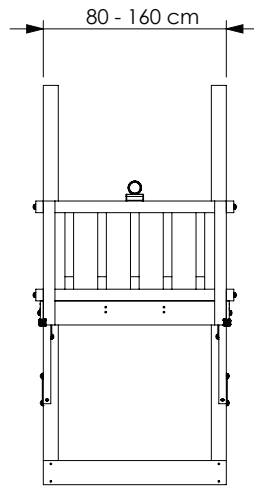

Balcony Module

	Jungle Palace 891_1055	Jungle Barn 891_1057	Jungle Farm 891_1058	Jungle Mansion 891_1059	Jungle Fort 891_1060	Jungle Chalet 891_1061	Jungle Villa 891_1062	Jungle Lodge 891_1063	Jungle Cabin 891_1064	Jungle Shelter 891_1065	Jungle Cubby 891_1066	Jungle Cottage 891_1067	Jungle House 891_1068	Jungle Hut 891_1069	Jungle Home 891_1070	Jungle Casa 891_1071	Jungle Club 891_1072	Jungle Castle 891_1073	Jungle Tower 891_1074	Crazy Playhouse CXL 895_251	Jungle Playhouse L 895_252	Jungle Playhouse XL 895_253
B																						
C																						
D																						

Warnings

- Only for domestic use
- Only for outdoor use
- Maximum user weight is 50 kg.
- Maximum number of users is 2
- Not suitable for children under three years
- Suitable for children from three to ten years

Jungle Gym B.V.
P.O. Box 75083
1070 AB Amsterdam
The Netherlands
+31 85 444 41 00
info@junglegym.com

www.junglegym.com

BACKYARD PLAYGROUNDS