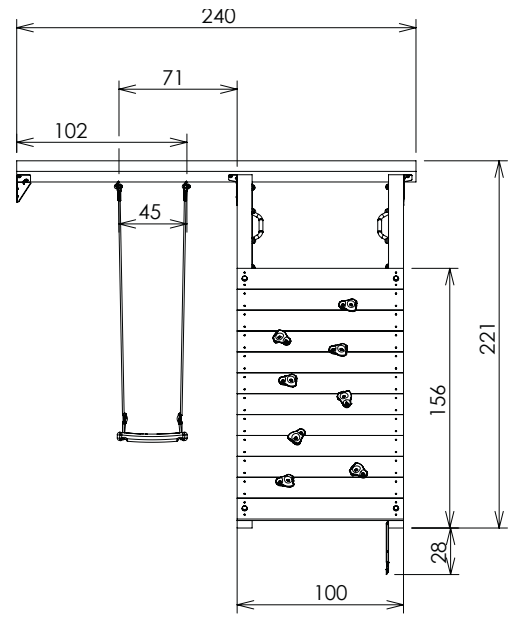

Climb Module X'tra

	Jungle Palace 40.000	Jungle Barn 40.000	Jungle Farm 40.000	Jungle Mansion 40.000	Jungle Fort 40.000	Jungle Chalet 40.000	Jungle Villa 40.000	Jungle Lodge 40.000	Jungle Cabin 40.000	Jungle Shelter 40.000	Jungle Cubby 40.000	Jungle Cottage 40.000	Jungle House 40.000	Jungle Hut 40.000	Jungle Home 40.000	Jungle Casa 40.000	Jungle Club 40.000	Jungle Castle 40.000	Crazy Playhouse XL 40.000	Jungle Playhouse XL 40.000	Jungle Playhouse L 40.000
1	✓	✓	✓	✓	✓	✓	✓	✓	✓	✓	✓	✓	✓	✓	✓	✓	✓	✓	✓	✓	✓
2	✓	✓	✓	✓	✓	✓	✓	✓	✓	✓	✓	✓	✓	✓	✓	✓	✓	✓	✓	✓	✓
3	✓	✓	✓	✓	✓	✓	✓	✓	✓	✓	✓	✓	✓	✓	✓	✓	✓	✓	✓	✓	✓
4	✓	✓	✓	✓	✓	✓	✓	✓	✓	✓	✓	✓	✓	✓	✓	✓	✓	✓	✓	✓	✓
5	✓	✓	✓	✓	✓	✓	✓	✓	✓	✓	✓	✓	✓	✓	✓	✓	✓	✓	✓	✓	✓
6	✓	✓	✓	✓	✓	✓	✓	✓	✓	✓	✓	✓	✓	✓	✓	✓	✓	✓	✓	✓	✓