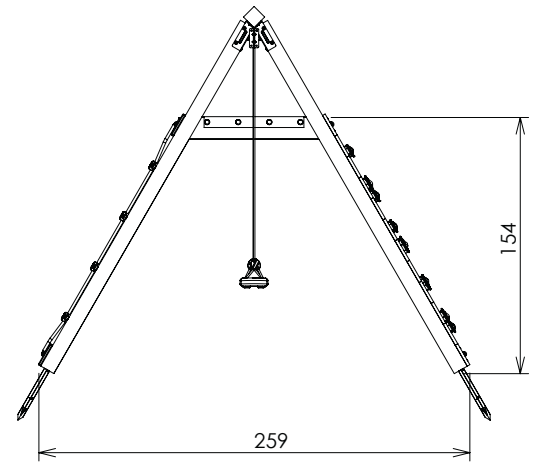

## Warnings

- Only for domestic use
- Only for outdoor use
- Maximum user weight is 50 kg.
- Maximum number of users is 4
- Not suitable for children under three years
- Suitable for children from three to ten years