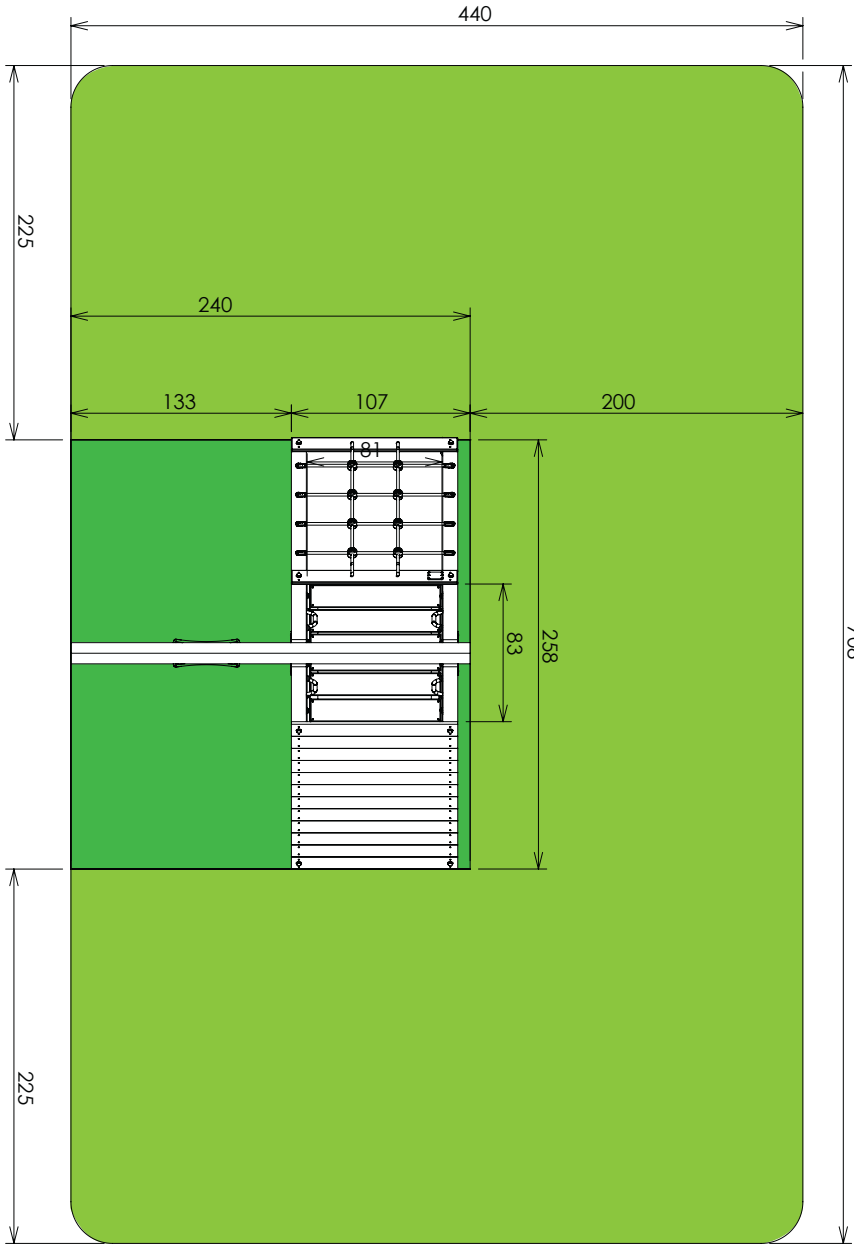

# Climb Module X'tra

	Jungle Palace 40.000	Jungle Barn 40.000	Jungle Farm 40.000	Jungle Mansion 40.000	Jungle Fort 40.000	Jungle Chalet 40.000	Jungle Villa 40.000	Jungle Lodge 40.000	Jungle Cabin 40.000	Jungle Shelter 40.000	Jungle Cubby 40.000	Jungle Cottage 40.000	Jungle House 40.000	Jungle Hut 40.000	Jungle Home 40.000	Jungle Casa 40.000	Jungle Club 40.000	Jungle Castle 40.000	Crazy Playhouse XL 40.000	Jungle Playhouse XL 40.000	Jungle Playhouse L 40.000
1	✓	✓	✓	✓	✓	✓	✓	✓	✓	✓	✓	✓	✓	✓	✓	✓	✓	✓	✓	✓	✓
2	✓	✓	✓	✓	✓	✓	✓	✓	✓	✓	✓	✓	✓	✓	✓	✓	✓	✓	✓	✓	✓
3	✓	✓	✓	✓	✓	✓	✓	✓	✓	✓	✓	✓	✓	✓	✓	✓	✓	✓	✓	✓	✓
4	✓	✓	✓	✓	✓	✓	✓	✓	✓	✓	✓	✓	✓	✓	✓	✓	✓	✓	✓	✓	✓
5	✓	✓	✓	✓	✓	✓	✓	✓	✓	✓	✓	✓	✓	✓	✓	✓	✓	✓	✓	✓	✓
6	✓	✓	✓	✓	✓	✓	✓	✓	✓	✓	✓	✓	✓	✓	✓	✓	✓	✓	✓	✓	✓