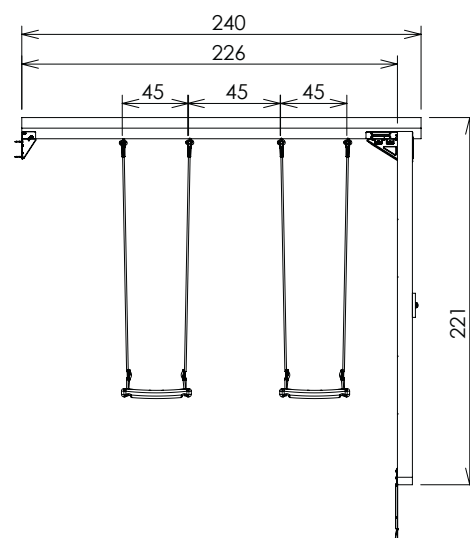

850_177 2-Swing Module X'tra

1^h

woodenclimbingframes.co.uk

01342 477774

2-Swing Module X'tra

	Jungle Palace 40.000	Jungle Barn 40.000	Jungle Farm 40.000	Jungle Mansion 40.000	Jungle Fort 40.000	Jungle Chalet 40.000	Jungle Villa 40.000	Jungle Lodge 40.000	Jungle Cabin 40.000	Jungle Shelter 40.000	Jungle Cubby 40.000	Jungle Cottage 40.000	Jungle House 40.000	Jungle Hut 40.000	Jungle Home 40.000	Jungle Casa 40.000	Jungle Club 40.000	Jungle Castle 40.000	Jungle Tower 40.000	Crazy Playhouse CYL 40.000	Jungle Playhouse XL 40.000	Jungle Playhouse L 40.000
1	✓	✓	✓	✓	✓	✓	✓	✓	✓	✓	✓	✓	✓	✓	✓	✓	✓	✓	✓	✓	✓	✓
2	✓	✓	✓	✓	✓	✓	✓	✓	✓	✓	✓	✓	✓	✓	✓	✓	✓	✓	✓	✓	✓	✓
3	✓	✓	✓	✓	✓	✓	✓	✓	✓	✓	✓	✓	✓	✓	✓	✓	✓	✓	✓	✓	✓	✓
4	✓	✓	✓	✓	✓	✓	✓	✓	✓	✓	✓	✓	✓	✓	✓	✓	✓	✓	✓	✓	✓	✓
5	✓	✓	✓	✓	✓	✓	✓	✓	✓	✓	✓	✓	✓	✓	✓	✓	✓	✓	✓	✓	✓	✓
6	✓	✓	✓	✓	✓	✓	✓	✓	✓	✓	✓	✓	✓	✓	✓	✓	✓	✓	✓	✓	✓	✓