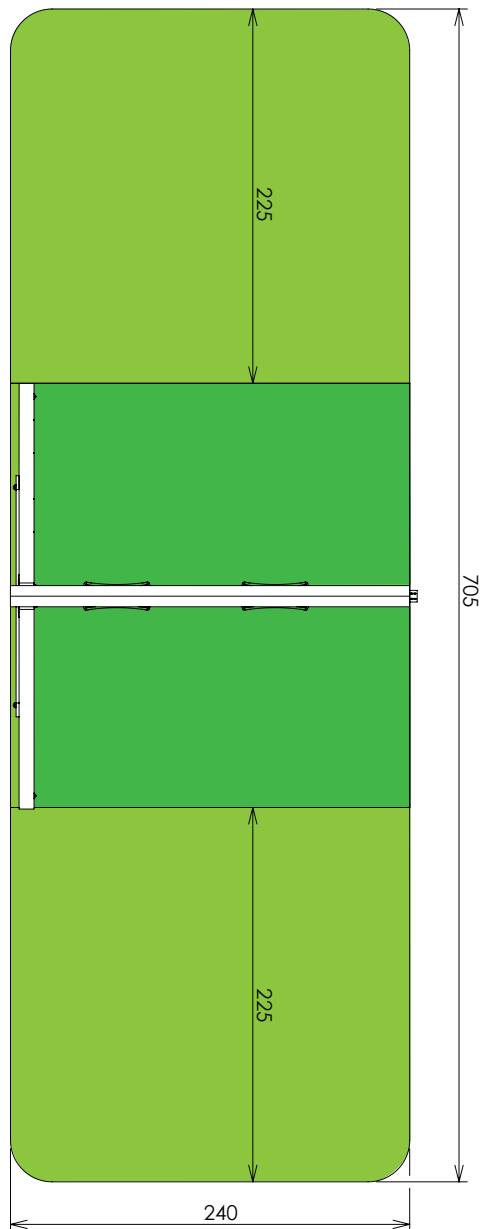

850_177 2-Swing Module X'tra

1^h

woodenclimbingframes.co.uk

01342 477774

2-Swing Module X'tra

	Jungle Palace 40.000	Jungle Barn 40.000	Jungle Farm 40.000	Jungle Mansion 40.000	Jungle Fort 40.000	Jungle Chalet 40.000	Jungle Villa 40.000	Jungle Lodge 40.000	Jungle Cabin 40.000	Jungle Shelter 40.000	Jungle Cubby 40.000	Jungle Cottage 40.000	Jungle House 40.000	Jungle Hut 40.000	Jungle Home 40.000	Jungle Casa 40.000	Jungle Club 40.000	Jungle Castle 40.000	Jungle Tower 40.000	Crazy Playhouse CYL 40.000	Jungle Playhouse XL 40.000	Jungle Playhouse L 40.000
1	✓	✓	✓	✓	✓	✓	✓	✓	✓	✓	✓	✓	✓	✓	✓	✓	✓	✓	✓	✓	✓	✓
2	✓	✓	✓	✓	✓	✓	✓	✓	✓	✓	✓	✓	✓	✓	✓	✓	✓	✓	✓	✓	✓	✓
3	✓	✓	✓	✓	✓	✓	✓	✓	✓	✓	✓	✓	✓	✓	✓	✓	✓	✓	✓	✓	✓	✓
4	✓	✓	✓	✓	✓	✓	✓	✓	✓	✓	✓	✓	✓	✓	✓	✓	✓	✓	✓	✓	✓	✓
5	✓	✓	✓	✓	✓	✓	✓	✓	✓	✓	✓	✓	✓	✓	✓	✓	✓	✓	✓	✓	✓	✓
6	✓	✓	✓	✓	✓	✓	✓	✓	✓	✓	✓	✓	✓	✓	✓	✓	✓	✓	✓	✓	✓	✓