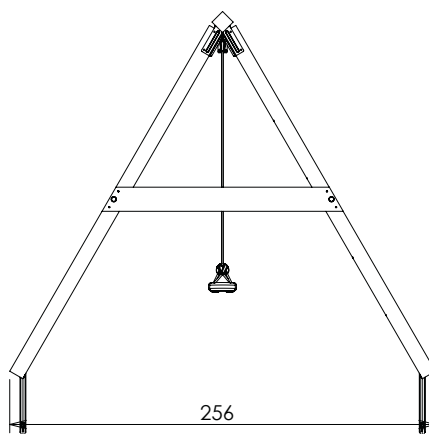

850_177 2-Swing Module X'tra

1^h

woodenclimbingframes.co.uk

01342 477774

2-Swing Module X'tra

	Jungle Palace 40.000	Jungle Barn 40.000	Jungle Farm 40.000	Jungle Mansion 40.000	Jungle Fort 40.000	Jungle Chalet 40.000	Jungle Villa 40.000	Jungle Lodge 40.000	Jungle Cabin 40.000	Jungle Shelter 40.000	Jungle Cubby 40.000	Jungle Cottage 40.000	Jungle House 40.000	Jungle Hut 40.000	Jungle Home 40.000	Jungle Casa 40.000	Jungle Club 40.000	Jungle Castle 40.000	Jungle Tower 40.000	Crazy Playhouse CYL 40.000	Jungle Playhouse XL 40.000	Jungle Playhouse L 40.000
1	✓	✓	✓	✓	✓	✓	✓	✓	✓	✓	✓	✓	✓	✓	✓	✓	✓	✓	✓	✓	✓	✓
2	✓	✓	✓	✓	✓	✓	✓	✓	✓	✓	✓	✓	✓	✓	✓	✓	✓	✓	✓	✓	✓	✓
3	✓	✓	✓	✓	✓	✓	✓	✓	✓	✓	✓	✓	✓	✓	✓	✓	✓	✓	✓	✓	✓	✓
4	✓	✓	✓	✓	✓	✓	✓	✓	✓	✓	✓	✓	✓	✓	✓	✓	✓	✓	✓	✓	✓	✓
5	✓	✓	✓	✓	✓	✓	✓	✓	✓	✓	✓	✓	✓	✓	✓	✓	✓	✓	✓	✓	✓	✓
6	✓	✓	✓	✓	✓	✓	✓	✓	✓	✓	✓	✓	✓	✓	✓	✓	✓	✓	✓	✓	✓	✓