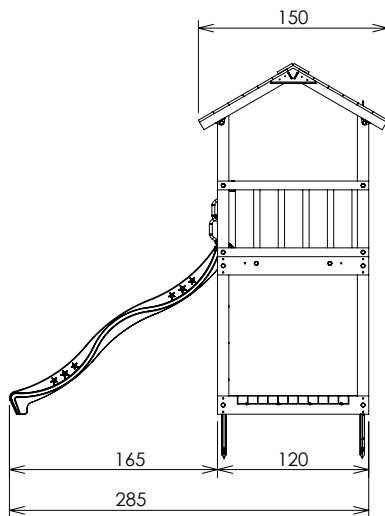

Jungle Gym®

BACKYARD PLAYGROUNDS

801_105 Jungle Casa

S

woodenclimbingframes.co.uk

01342 477774

Jungle Casa

Swing Module (K'trai) 650_110, 102 L, 175, 176	Climb Module (K'trai) 650_220 L, 203	Bridge Module 592_240	Playhouse Module 650_236	Balcony Module 650_255	Mini Market Module 650_261	Mini Picnic Module 650_252	Boat Module 650_410	Train Module 650_415	Bridge Link 670_100	Net Link 670_105
1 2 3 4 5 6	1 2 3 4 5 6	A B C		A B C	A B C	A B C	A B C	A B C	A B C	A B C
✓ ✓ ✓ ✓ ✓ ✓	✓ ✓ ✓ ✓ ✓ ✓	✓	✓	✓	✓	✓	✓	✓	✓	✓

Warnings

- Only for domestic use
- Only for outdoor use
- Maximum user weight is 50 kg.
- Maximum number of users is 5
- Not suitable for children under three years
- Suitable for children from three to ten years