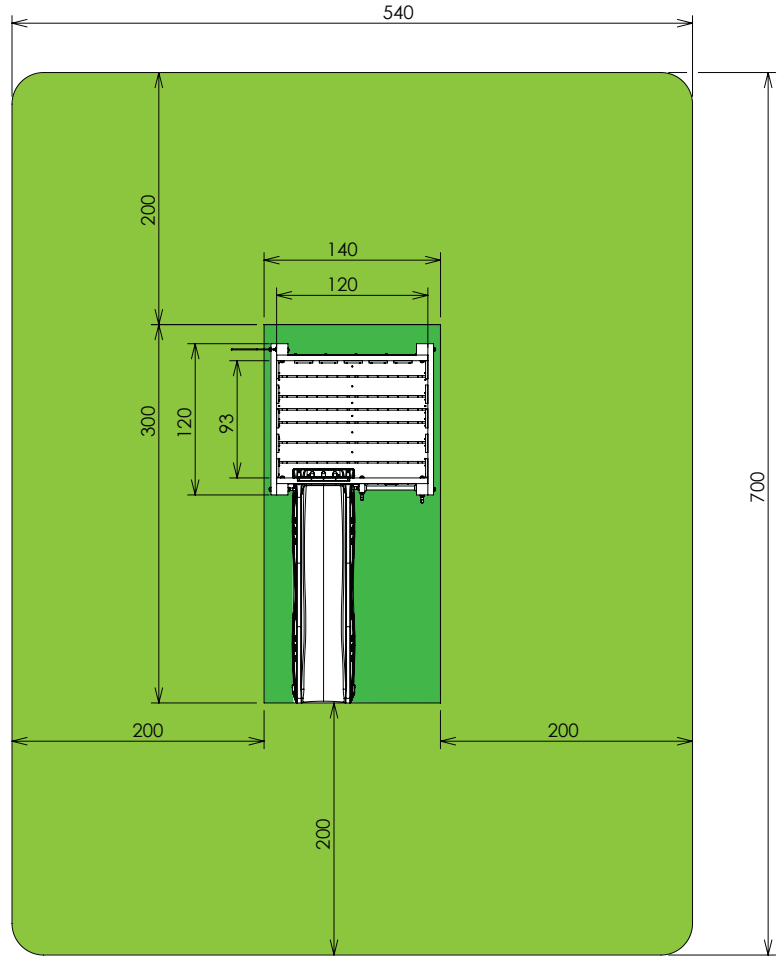

Jungle Gym®

BACKYARD PLAYGROUNDS

801_105 Jungle Casa

S

woodenclimbingframes.co.uk

01342 477774

Jungle Casa

Swing Module (K'trai) 650_110, 102 L, 175, 176	Climb Module (K'trai) 650_220 L, 203	Bridge Module 592_240	Playhouse Module 650_236	Balcony Module 650_255	Mini Market Module 650_261	Mini Picnic Module 650_252	Boat Module 650_410	Train Module 650_415	Bridge Link 670_100	Net Link 670_105
1 2 3 4 5 6	1 2 3 4 5 6	A B C		A B C	A B C	A B C	A B C	A B C	A B C	A B C
✓ ✓ ✓ ✓ ✓ ✓	✓ ✓ ✓ ✓ ✓ ✓	✓	✓	✓	✓	✓	✓	✓	✓	✓

Warnings

- Only for domestic use
- Only for outdoor use
- Maximum user weight is 50 kg.
- Maximum number of users is 5
- Not suitable for children under three years
- Suitable for children from three to ten years