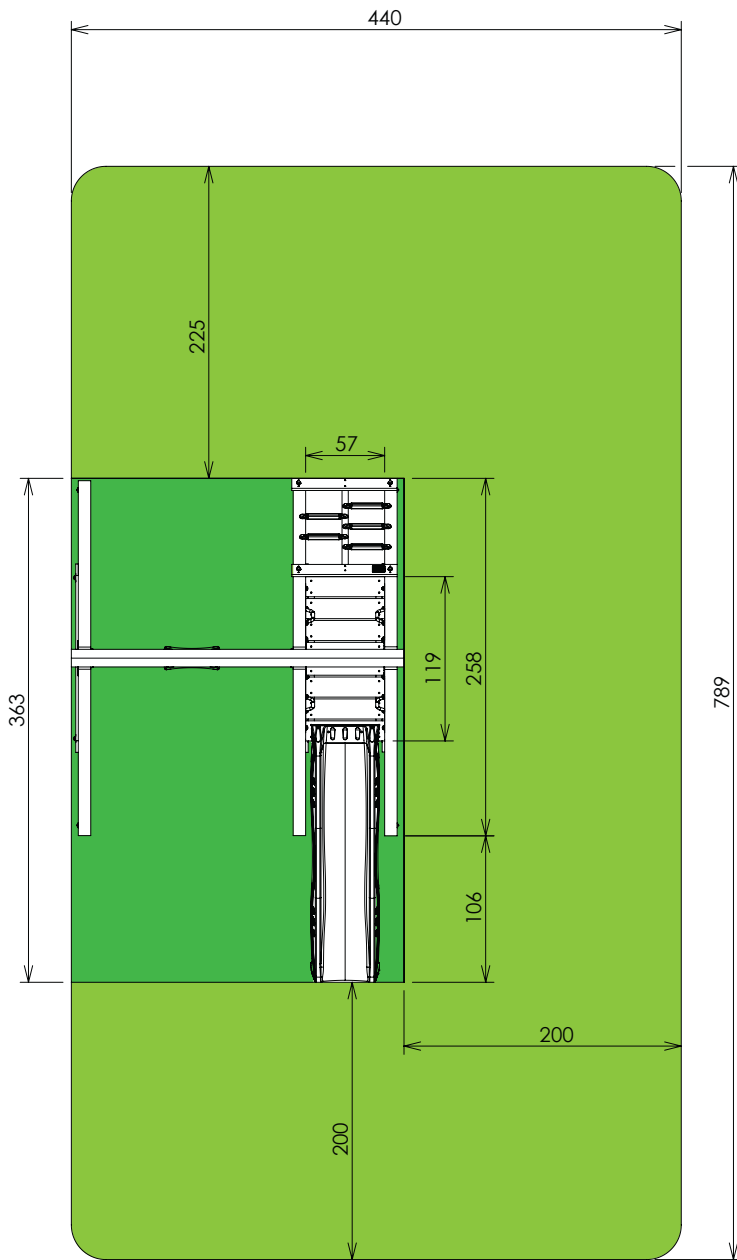

Jungle Peak

Warnings

- Only for domestic use
- Only for outdoor use
- Maximum user weight is 50 kg.
- Maximum number of users is 4
- Not suitable for children under three years
- Suitable for children from three to ten years

Jungle Gym B.V.
P.O. Box 75083
1070 AB Amsterdam
The Netherlands
+31 85 444 41 00
info@junglegym.com

www.junglegym.com

Jungle Gym®

BACKYARD PLAYGROUNDS