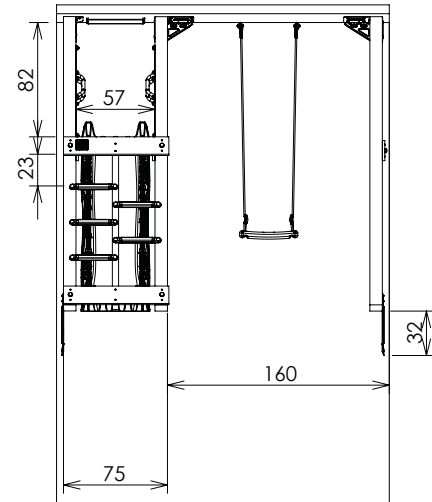

Jungle Peak

Warnings

- Only for domestic use
- Only for outdoor use
- Maximum user weight is 50 kg.
- Maximum number of users is 4
- Not suitable for children under three years
- Suitable for children from three to ten years

Jungle Gym B.V.
P.O. Box 75083
1070 AB Amsterdam
The Netherlands
+31 85 444 41 00
info@junglegym.com

www.junglegym.com

Jungle Gym®

BACKYARD PLAYGROUNDS