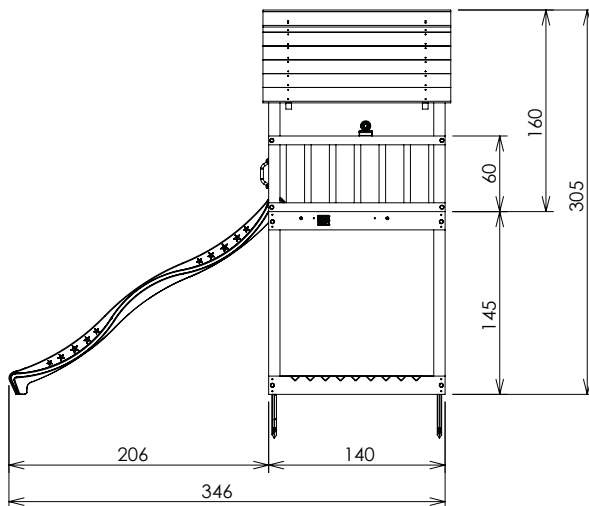

M 801_060 **Jungle Cabin**

Jungle Cabin

Swing Module (X'tra)		Climb Module (X'tra)		Bridge Module		Playhouse Module		Balcony Module		Mini Market Module		Mini Picnic Module		Boat Module		Train Module		Bridge Link		Net Link						
1	2	3	4	5	6	1	2	3	4	5	6	A	B	C	A	B	C	A	B	C	A	B	C			
✓	✓	✓	✓	✓	✓	✓	✓	✓	✓	✓	✓	✓	✓	✓	✓	✓	✓	✓	✓	✓	✓	✓	✓	✓	✓	✓

Warnings

- Only for domestic use
- Only for outdoor use
- Maximum user weight is 50 kg.
- Maximum number of users is 9
- Not suitable for children under three years
- Suitable for children from three to ten years