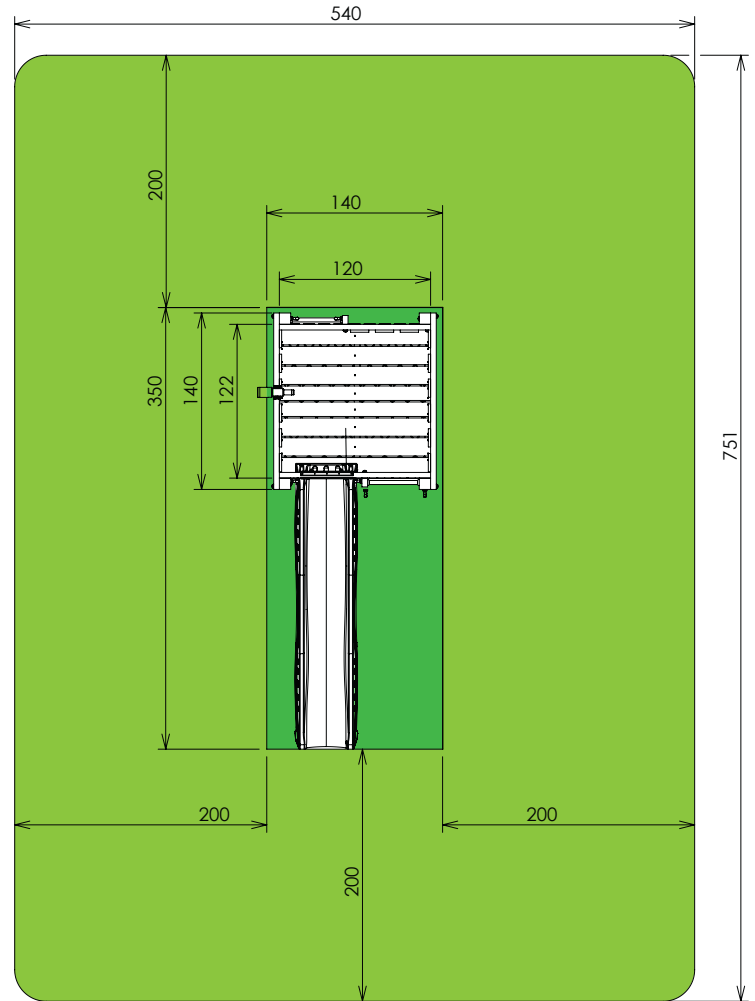

M 801_060 **Jungle Cabin**

Jungle Cabin

Swing Module (X'tra)		Climb Module (X'tra)		Bridge Module		Playhouse Module		Balcony Module		Mini Market Module		Mini Picnic Module		Boat Module		Train Module		Bridge Link		Net Link						
1	2	3	4	5	6	1	2	3	4	5	6	A	B	C	A	B	C	A	B	C	A	B	C			
✓	✓	✓	✓	✓	✓	✓	✓	✓	✓	✓	✓	✓	✓	✓	✓	✓	✓	✓	✓	✓	✓	✓	✓	✓	✓	✓

Warnings

- Only for domestic use
- Only for outdoor use
- Maximum user weight is 50 kg.
- Maximum number of users is 9
- Not suitable for children under three years
- Suitable for children from three to ten years