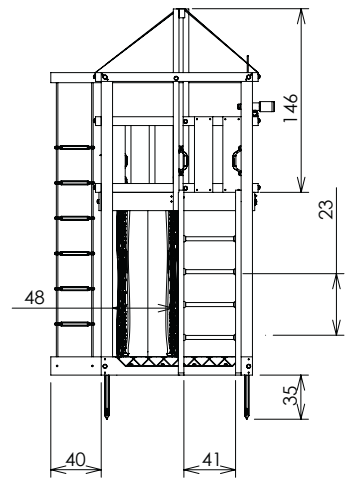

801_040 Jungle Lodge

M

401_040

woodenclimbingframes.co.uk

01342 477774

Jungle Lodge

Swing Module (X'tra) 855_180 (304 x 115 - 171)						Climb Module (X'tra) 855_200 (204 x 204)						Bridge Module 855_210			Playhouse Module 855_240	Balcony Module 855_250			Mini Market Module 855_260			Mini Picnic Module 855_265			Boat Module 855_310			Train Module 855_315			Bridge Link 870_100			Net Link 870_105	
1	2	3	4	5	6	1	2	3	4	5	6	A	B	C		A	B	C	A	B	C	A	B	C	A	B	C	A	B	C	A	B	C	A	B
✓	✓					✓	✓					✓			✓	✓			✓			✓			✓			✓			✓			✓	

Warnings

- Only for domestic use
- Only for outdoor use
- Maximum user weight is 50 kg.
- Maximum number of users is 9
- Not suitable for children under three years
- Suitable for children from three to ten years