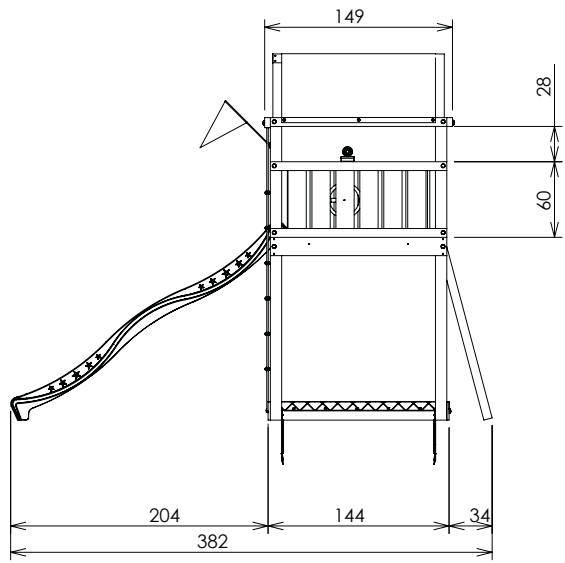

801_040 Jungle Lodge

M

401_040

woodenclimbingframes.co.uk

01342 477774

Jungle Lodge

Swing Module (X'tra) 855_180 (304 x 115 - 171)						Climb Module (X'tra) 855_200 (204 x 204)						Bridge Module 855_210			Playhouse Module 855_240	Balcony Module 855_250			Mini Market Module 855_260			Mini Picnic Module 855_265			Boat Module 855_310			Train Module 855_315			Bridge Link 870_100			Net Link 870_105	
1	2	3	4	5	6	1	2	3	4	5	6	A	B	C		A	B	C	A	B	C	A	B	C	A	B	C	A	B	C	A	B	C	A	B
✓	✓					✓	✓					✓			✓	✓			✓			✓			✓			✓			✓			✓	

Warnings

- Only for domestic use
- Only for outdoor use
- Maximum user weight is 50 kg.
- Maximum number of users is 9
- Not suitable for children under three years
- Suitable for children from three to ten years