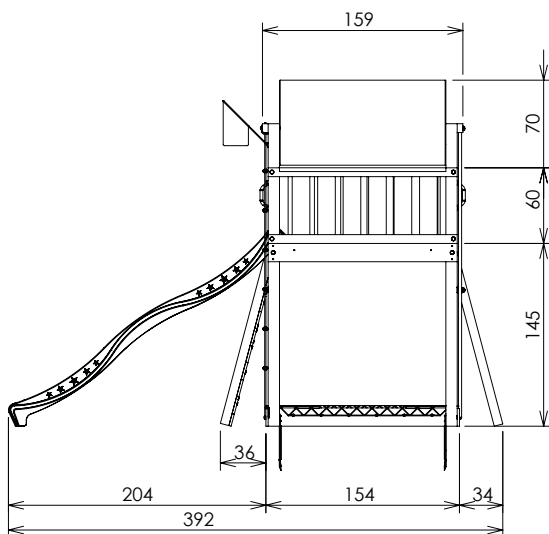

Jungle Gym®

BACKYARD PLAYGROUNDS

801_020 Jungle Villa

L

Long

- 334_100
- 334_200
- 334_300
- 334_400
- 334_500
- 334_600

401_020

woodenclimbingframes.co.uk

01342 477774

Jungle Villa

Swing Module (X'tra) 855_183 (150 x 115 x 171)	Climb Module (X'tra) 855_201 (120 x 120)	Bridge Module 855_210	Playhouse Module 855_247	Balcony Module 855_253	Mini Market Module 855_261	Mini Picnic Module 855_263	Boat Module 855_310	Train Module 855_315	Bridge Link 870_100	Net Link 870_105
1 2 3 4 5 6	1 2 3 4 5 6	A B C		A B C	A B C	A B C	A B C	A B C	A B C	A B C
✓ ✓	✓ ✓	✓	✓	✓	✓	✓	✓	✓	✓	✓

Warnings

- Only for domestic use
- Only for outdoor use
- Maximum user weight is 50 kg.
- Maximum number of users is 10
- Not suitable for children under three years
- Suitable for children from three to ten years