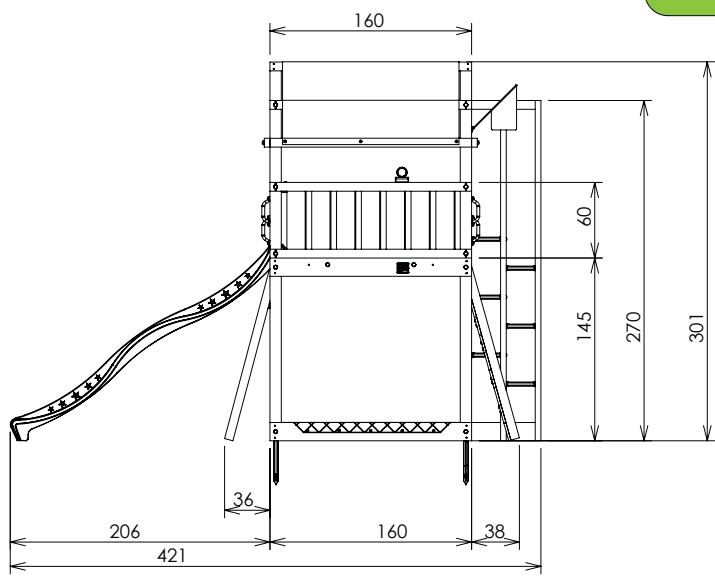

## 801\_010 Jungle Fort

L

Long

- 334\_100
- 334\_200
- 334\_300
- 334\_400
- 334\_500
- 334\_600

401\_010

# Jungle Fort

Swing Module (X'tra)						Climb Module (X'tra)						Bridge Module			Playhouse Module	Balcony Module			Mini Market Module			Mini Picnic Module			Boat Module			Train Module			Bridge Link			Net Link	
1	2	3	4	5	6	1	2	3	4	5	6	A	B	C		A	B	C	A	B	C	A	B	C	A	B	C	A	B	C	A	B	C	A	B
✓				✓	✓	✓	✓	✓	✓	✓	✓	✓			✓	✓			✓	✓	✓	✓	✓	✓	✓	✓	✓	✓	✓	✓	✓	✓	✓		

## Warnings

- Only for domestic use
- Only for outdoor use
- Maximum user weight is 50 kg.
- Maximum number of users is 10
- Not suitable for children under three years
- Suitable for children from three to ten years