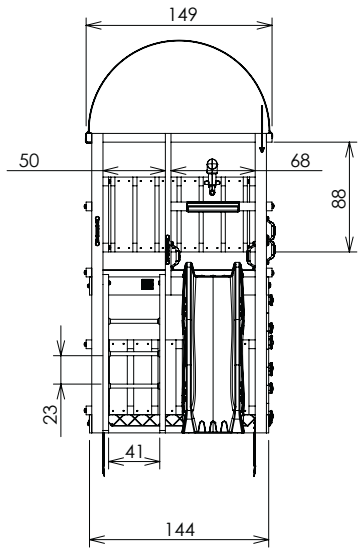

Jungle Gym®

BACKYARD PLAY GROUND

801_008 Jungle Farm

XL

Short	Long
● 324_100	● 334_100
● 324_200	● 334_200
● 324_300	● 334_300
● 324_400	● 334_400
● 324_500	● 334_500
● 324_600	● 334_600

- 1: Jungle Gym flag
- 2: Screws
- 3: Screws
- 4: Screws
- 5: Screws
- 6: Screws
- 7: Screws
- 8: Screws
- 9: Screws
- 10: Screws
- 11: Screws

40x

55x

401_008

woodenclimbingframes.co.uk

01342 477774

Jungle Farm

Swing Module (X'tra)						Climb Module (X'tra)						Bridge Module			Playhouse Module	Balcony Module			Mini Market Module			Mini Picnic Module			Boat Module			Train Module			Bridge Link			Net Link		
1	2	3	4	5	6	1	2	3	4	5	6	A	B	C		A	B	C	A	B	C	A	B	C	A	B	C	A	B	C	A	B	C			
✓	✓	✓	✓	✓	✓	✓	✓	✓	✓	✓	✓	✓			✓	✓	✓		✓	✓		✓	✓		✓	✓		✓	✓		✓	✓		✓	✓	