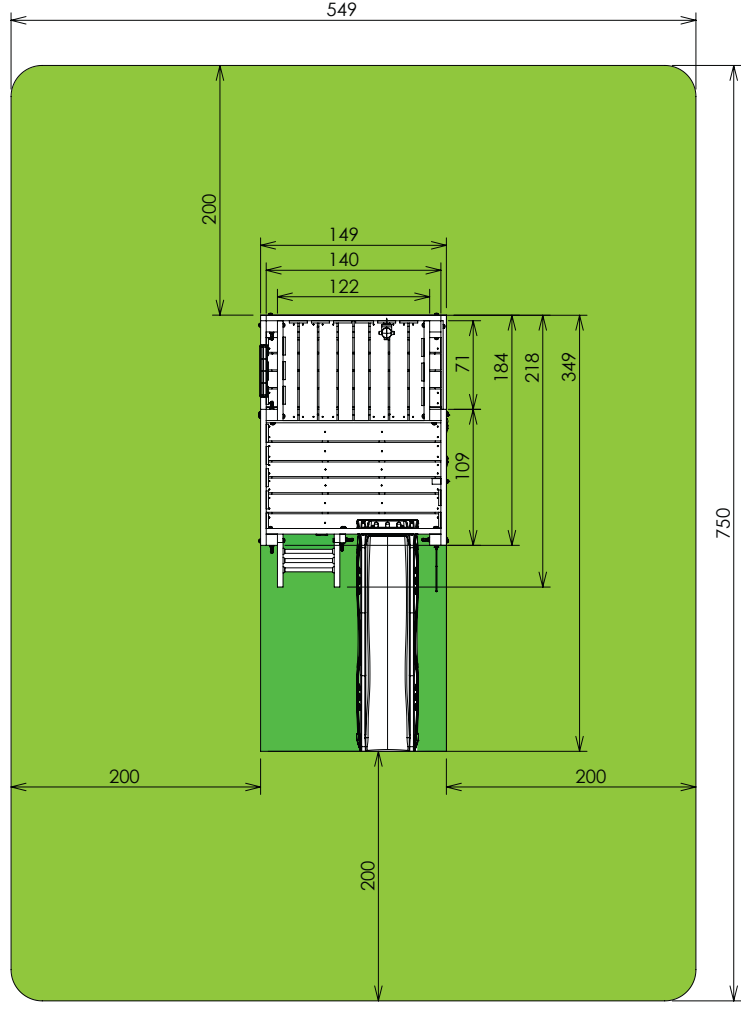

Jungle Gym®

BACKYARD PLAY GROUND

801_008 Jungle Farm

XL

Short	Long
● 324_100	● 334_100
● 324_200	● 334_200
● 324_300	● 334_300
● 324_400	● 334_400
● 324_500	● 334_500
● 324_600	● 334_600

- 1: Jungle Gym flag
- 2: Screws
- 3: Screws
- 4: Screws
- 5: Screws
- 6: Screws
- 7: Screws
- 8: Screws
- 9: Screws
- 10: Screws
- 11: Screws

40x

55x

401_008

woodenclimbingframes.co.uk

01342 477774

Jungle Farm

Swing Module (X'tra)						Climb Module (X'tra)						Bridge Module			Playhouse Module	Balcony Module			Mini Market Module			Mini Picnic Module			Boat Module			Train Module			Bridge Link			Net Link		
1	2	3	4	5	6	1	2	3	4	5	6	A	B	C		A	B	C	A	B	C	A	B	C	A	B	C	A	B	C	A	B	C			
✓	✓	✓	✓	✓	✓	✓	✓	✓	✓	✓	✓	✓			✓	✓	✓		✓	✓		✓	✓		✓	✓		✓	✓		✓	✓		✓	✓	