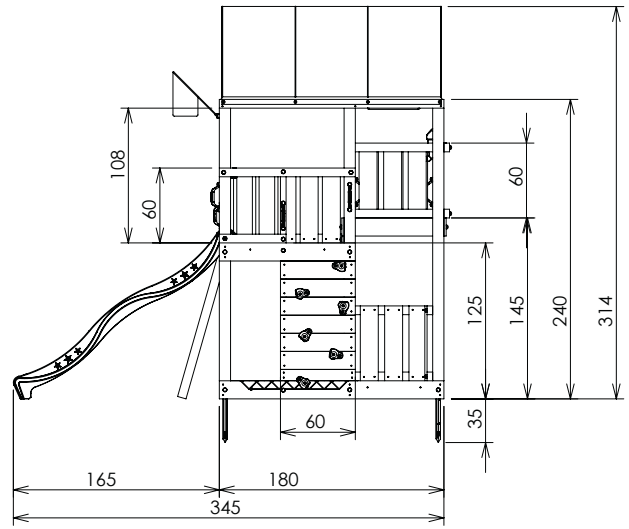

Jungle Gym®

BACKYARD PLAY GROUND

801_008 Jungle Farm

XL

Short	Long
● 324_100	● 334_100
● 324_200	● 334_200
● 324_300	● 334_300
● 324_400	● 334_400
● 324_500	● 334_500
● 324_600	● 334_600

- 1: Jungle Gym flag
- 2: Screws
- 3: Screws
- 4: Screws
- 5: Screws
- 6: Screws
- 7: Screws
- 8: Screws
- 9: Screws
- 10: Screws
- 11: Screws

40x

55x

401_008

woodenclimbingframes.co.uk

01342 477774

Jungle Farm

Swing Module (X'tra)						Climb Module (X'tra)						Bridge Module			Playhouse Module	Balcony Module			Mini Market Module			Mini Picnic Module			Boat Module			Train Module			Bridge Link			Net Link		
1	2	3	4	5	6	1	2	3	4	5	6	A	B	C		A	B	C	A	B	C	A	B	C	A	B	C	A	B	C	A	B	C			
✓	✓	✓	✓	✓	✓	✓	✓	✓	✓	✓	✓	✓			✓	✓	✓		✓	✓		✓	✓		✓	✓		✓	✓		✓	✓		✓	✓	